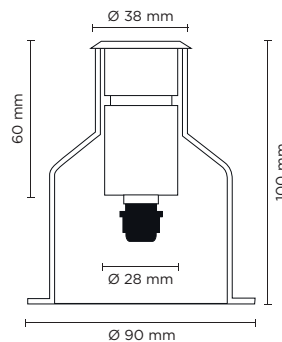

201060

HYDROFLOOR PICO SOFT

Round ground-recessed luminaire for outdoor installation, stainless steel AISI316 body and frame, tempered frosted safety glass diffuser, moulded silicone gasket. With 6 x SMD LED. 24V DC remote driver needed. IP67 rating.

Technical features

Technical data

Wattage	0,8 WATT
IP Rating	IP67
IK Rating	IK09
Material	Stainless steel AISI 316
Light source	NR. 6 x SMD LED
Screws	Stainless steel
Remote driver	24V DC
Static weight resistance	Max 1000 Kg
Gasket	Silicone rubber
Glass	Tempered, Frosted
Power cable	1 mt. neoprene power cable included
Gross weight	0,30 Kg
Included	Polypropilene recessing box included

light source	light beam options	lumen output (lm)	lumin. efficacy (lm/w)
3000°K warm-white			
SMD led	 75°	64	80.00

Finish color options:

 Stainless Steel (on request)

remote driver selection

brand	manufacturer code	type	watt	IP rate	numbers of fixtures
Meanwell	LPV-20-24	constant voltage 24V DC	20W	IP67	min 1 - max 4
Meanwell	LPV-35-24	constant voltage 24V DC	35W	IP67	min 1 - max 6
Meanwell	LPV-60-24	constant voltage 24V DC	60W	IP67	min 1 - max 12